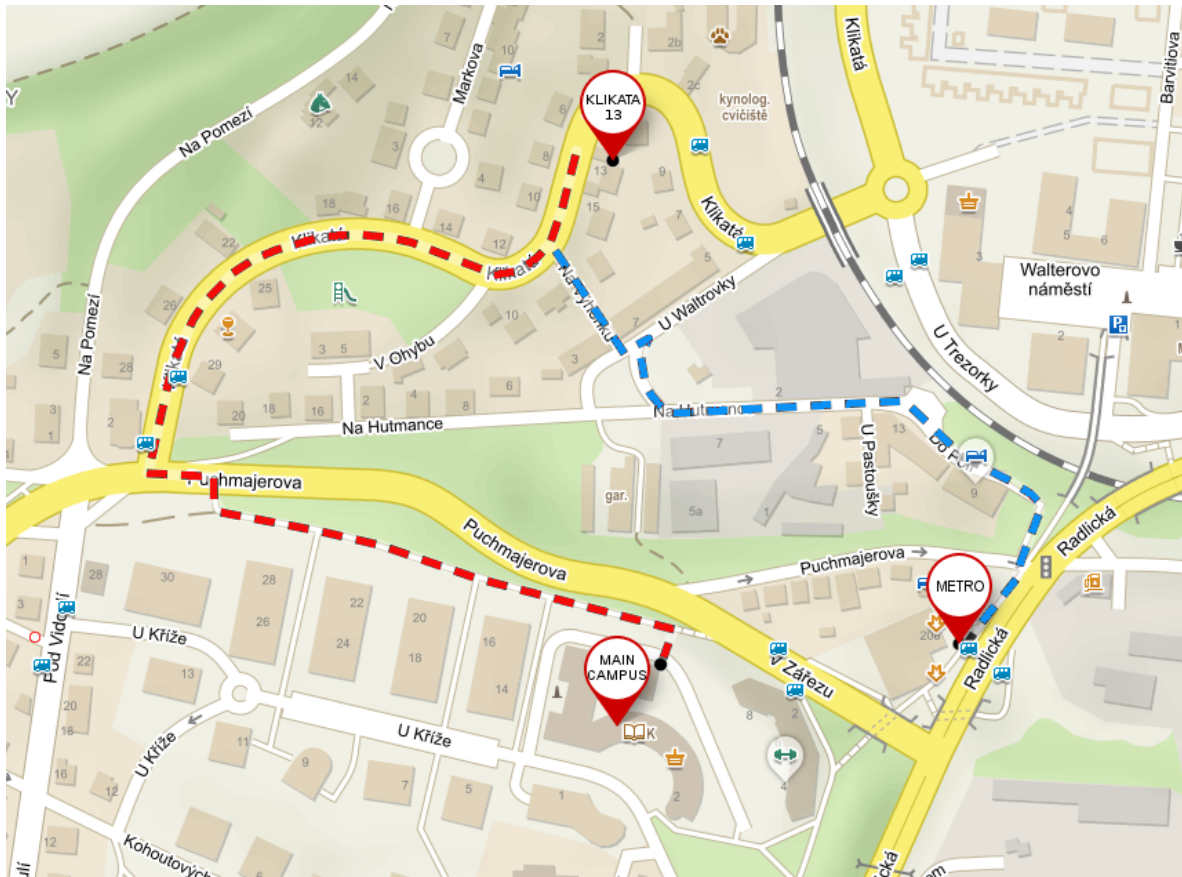

## KLIKATA BUILDING

How to get to the [Klikata building](#)?

### From Jinonice campus

- along the streets Puchmajerova -> Klikata
- cca 700 m

### From Jinonice metro station

- along the streets Radlická -> Do poli -> Na Hutmance -> Na Vyhonku -> Klikata
- cca 500 m

# FACULTY OF SOCIAL SCIENCES Charles University

You are looking for a yellow villa, street number 13.

Second floor.