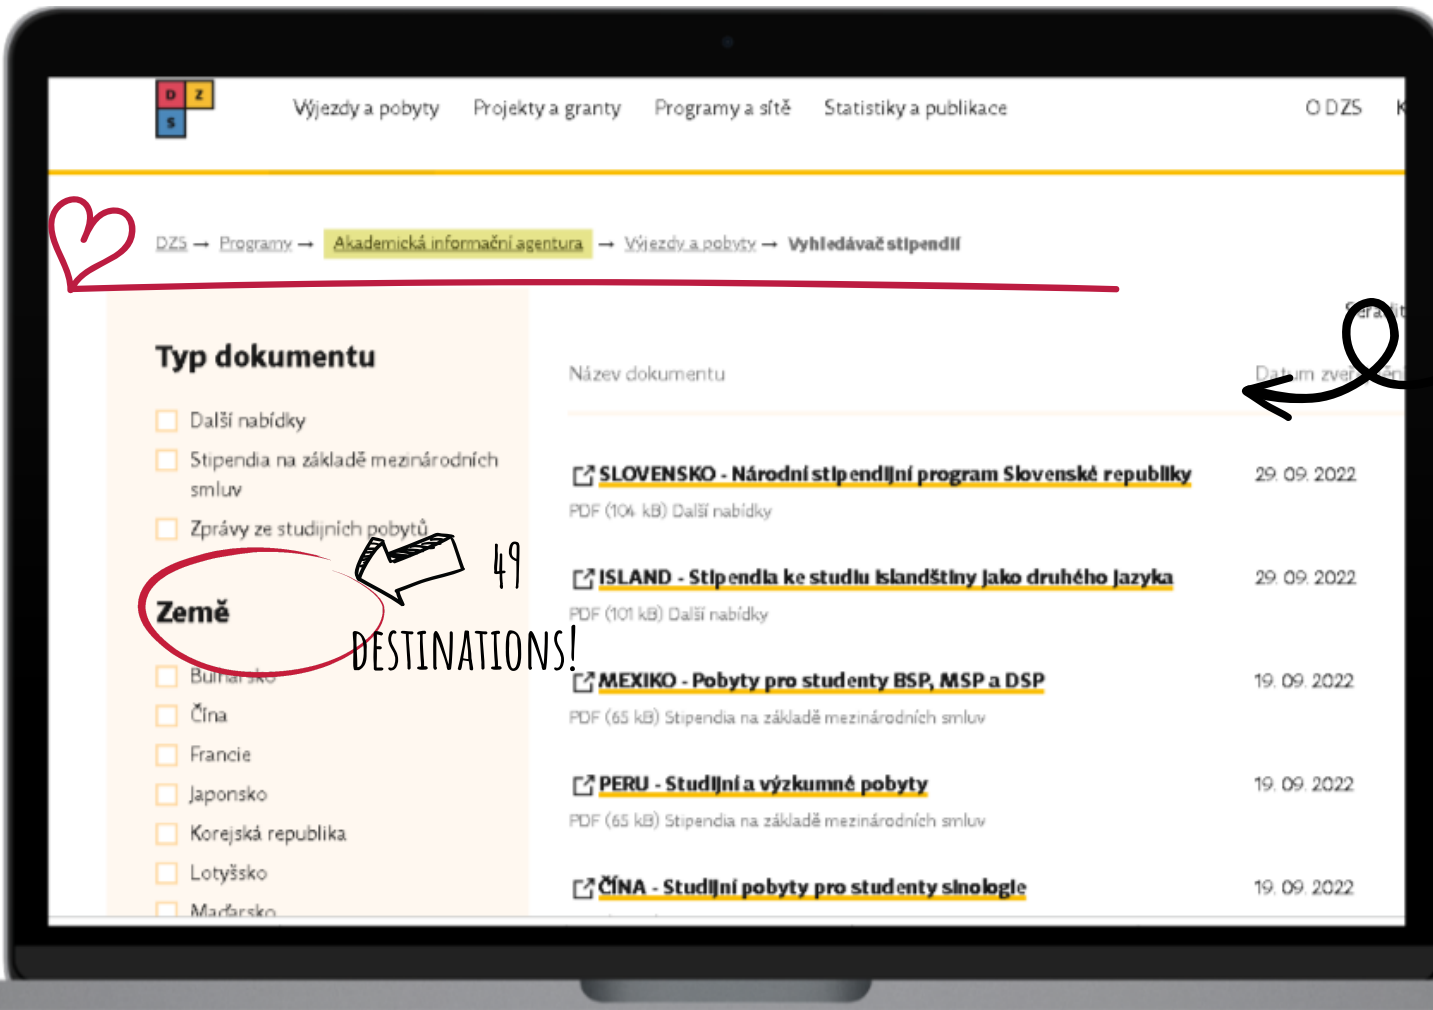

BILATERAL INTERNATIONAL AGREEMENTS

EITHER
individual
application at
www.dsz.cz
OR
quota scheme

your travel
expenses can be
refunded

MORE INFO HERE/ZDE

some offers are only for Czech students